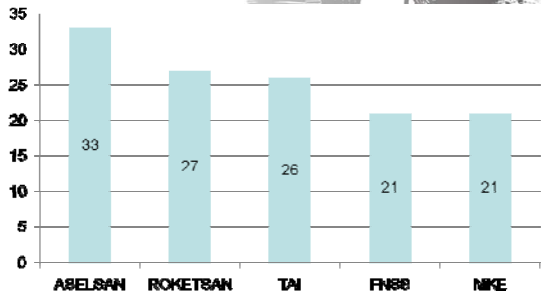

Barış Cihan BAŞER, Cluster Manager

4

Number of SMEs	71
Staff	1464
University Graduates	416
English Spoken	138

Barış Cihan BAŞER, Cluster Manager

5

Barış Cihan BAŞER, Cluster Manager

6
